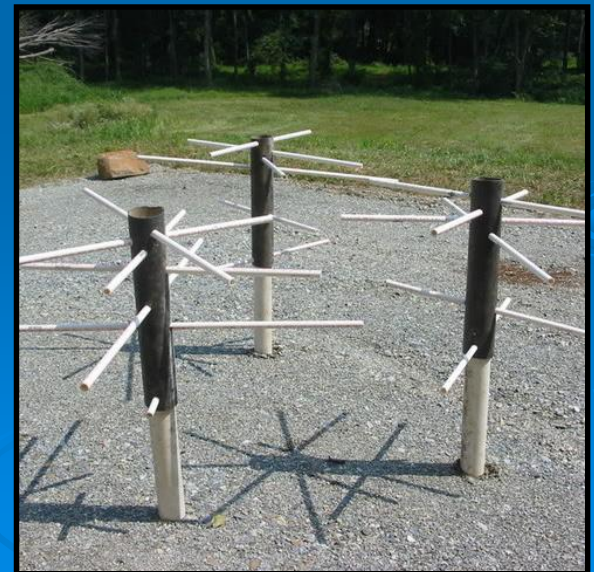

Types of Artificial Habitat

➤ Pipes